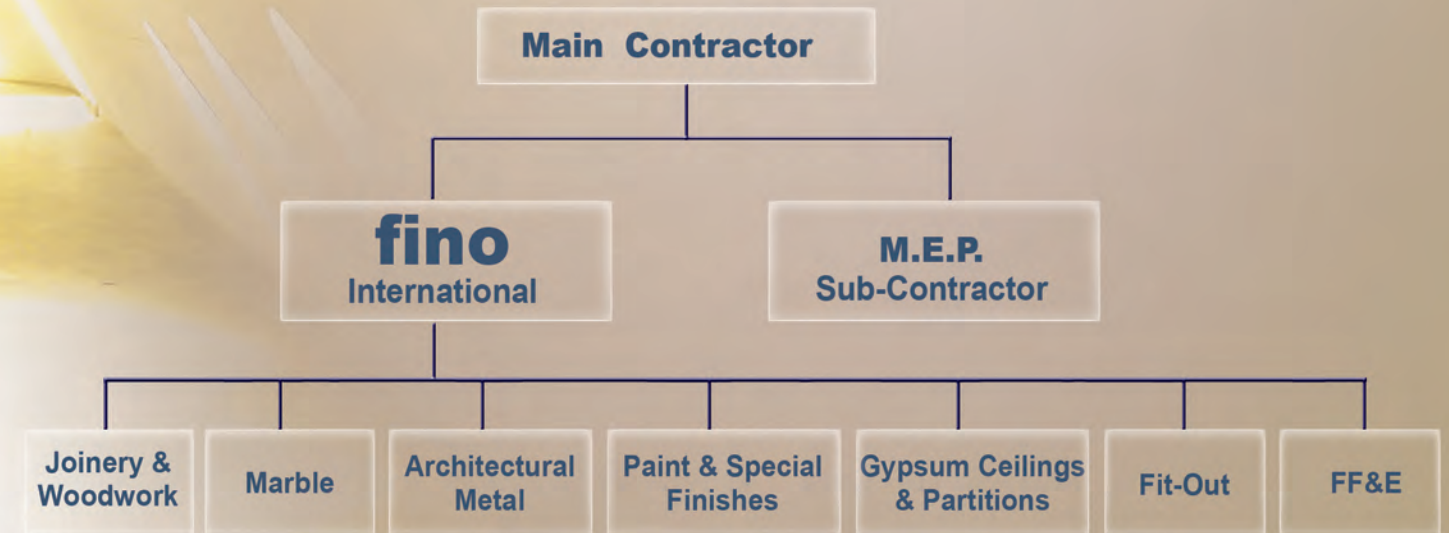

Our group of companies operates as standalone businesses which serve the industry both individually and collectively providing each Client an efficient streamlined solution to the Project requirements and provides a Turnkey Solution to achieving Clients goal. This unique in-house solution brings together the design development engineering, professionals, management, manufacturing and project execution to meet the needs of our clients Interiors Fit-out Projects.

Our flexibility is in our diverse and talented staff combined with a multi skilled work force which can undertake in any project.

fino international

# fino CONCEPT

The philosophy of fino International is to provide enhanced transparency in the development and execution of the Projects through sharing our expertise in all aspect of Communication, Co-ordination, Detailed Design, Engineering, Manufacturing and Execution Solution. This in turn encourages the free interchange of ideas to motivate the complete team of professional to act as one unit to provide the client's the best possible solution and execution of their Project.